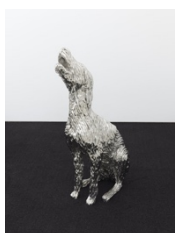

CHECKLIST

Will Ryman
Walking Dog, 2020
stainless steel
25 x 4 x 15 in
63.5 x 10.2 x 38.1 cm
Edition of 3 + 1 AP
(WRO13)

Will Ryman
Sitting Dog, 2020
stainless steel
12 x 9 x 29 in
30.5 x 22.9 x 73.7 cm
Edition of 3 + 1 AP
(WRO14)

Will Ryman
Dinner III, 2019-2020
stainless steel
74 x 82 1/2 x 82 3/4 in
188 x 209.6 x 210.2 cm
(WRO04)

Will Ryman
Dog on Pillow, 2020
stainless steel
33 x 26 x 11 in
83.8 x 66 x 27.9 cm
Edition of 3 + 1 AP
(WRO15)