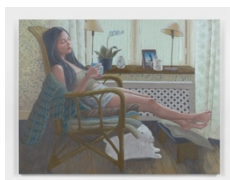

CHECKLIST

MAIN FLOOR

Shona McAndrew
Katie, 2020
acrylic on canvas
50 x 66 1/4 in (127 x 168.3 cm)
(SM061)

Shona McAndrew
Moira and Shona, 2021
acrylic on canvas
60 x 50 in (152.4 x 127 cm)
(SM066)

Shona McAndrew
Iyvon, 2021
acrylic on canvas
48 x 46 in (121.9 x 116.8 cm)
(SM064)

Shona McAndrew
Elise and Leah, 2020
acrylic on canvas
68 x 52 1/4 in (172.7 x 132.7 cm)
(SM059)

Shona McAndrew
Lily, 2020-21
acrylic on canvas
71 3/4 x 48 in (182.2 x 121.9 cm)
(SM060)

Shona McAndrew
Priyanka, Vidushi and Ananya, 2021
acrylic on canvas
44 x 60 in (111.8 x 152.4 cm)
(SM063)