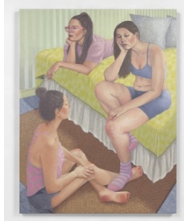

CHECKLIST

MAIN FLOOR

Shona McAndrew
Katie, 2020
acrylic on canvas
50 x 66 1/4 in (127 x 168.3 cm)
(SM061)

Shona McAndrew
Moira and Shona, 2021
acrylic on canvas
60 x 50 in (152.4 x 127 cm)
(SM066)

Shona McAndrew
Iyvon, 2021
acrylic on canvas
48 x 46 in (121.9 x 116.8 cm)
(SM064)

Shona McAndrew
Elise and Leah, 2020
acrylic on canvas
68 x 52 1/4 in (172.7 x 132.7 cm)
(SM059)

Shona McAndrew
Lily, 2020-21
acrylic on canvas
71 3/4 x 48 in (182.2 x 121.9 cm)
(SM060)

Shona McAndrew
Priyanka, Vidushi and Ananya, 2021
acrylic on canvas
44 x 60 in (111.8 x 152.4 cm)
(SM063)

chart

74 FRANKLIN ST
NEW YORK NY 10013

646 799 9319

CHART-GALLERY.COM

Shona McAndrew

Vikki, Kelsey, and Erica, 2020-21
acrylic on canvas
92 x 70 in (233.7 x 177.8 cm)
(SM065)

Shona McAndrew

Geena and Lauren, 2021
acrylic on canvas
50 x 40 in (127 x 101.6 cm)
(SM067)