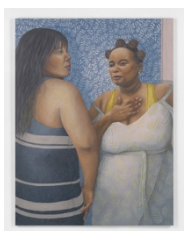

Shona McAndrew
Elise and Leah, 2020
acrylic on canvas
68 x 52 1/4 in (172.7 x 132.7 cm)
(SM059)

Shona McAndrew
Lily, 2020-21
acrylic on canvas
71 3/4 x 48 in (182.2 x 121.9 cm)
(SM060)

Shona McAndrew
Priyanka, Vidushi and Ananya, 2021
acrylic on canvas
44 x 60 in (111.8 x 152.4 cm)
(SM063)

chart

74 FRANKLIN ST
NEW YORK NY 10013

646 799 9319

CHART-GALLERY.COM

Shona McAndrew

Vikki, Kelsey, and Erica, 2020-21
acrylic on canvas
92 x 70 in (233.7 x 177.8 cm)
(SM065)

Shona McAndrew

Geena and Lauren, 2021
acrylic on canvas
50 x 40 in (127 x 101.6 cm)
(SM067)

Shona McAndrew

Ayo and Anina, 2020
acrylic on canvas
76 x 58 in (193 x 147.3 cm)
(SM062)

DOWNSTAIRS

Shona McAndrew

Katie, 2021
watercolor on paper
25 1/2 x 20 1/2 in (64.8 x 52.1 cm)
(SM071)

Shona McAndrew